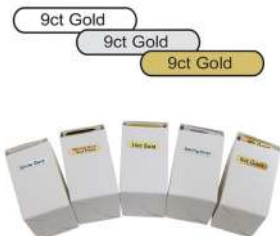

DISPLAY SERIES LABELS

#DISPLAY70 Labels

From \$16.20
Available in gold/black, silver/black, white/black, white/gold, white/silver
Custom print also available
Pack of 500
20 x 5 mm (w x l)

#DISPLAY90 Labels

From \$19.00
Available in gold, silver, blue, red & green
Pack of 500
23 x 11.5 mm (w x l)

#DISPLAY91 Labels

From \$19.00
Available in red only
Pack of 500
23 x 11.5 mm (w x l)

#DISPLAY92 Labels

From \$19.00
Available in green only
Pack of 500
23 x 11.5 mm (w x l)

#DISPLAY93 Labels

From \$19.00
Available in red only
Pack of 500
23 x 11.5 mm (w x l)

#DISPLAY94 Labels

From \$19.00
Available in gold, silver, blue, red & green
Pack of 500
23 x 11.5 mm (w x l)

#DISPLAY95 Labels

From \$19.00
Available in red only
Pack of 500
24 x 24 mm (w x l)

(GST not included in any of our prices)

Jewellery not included