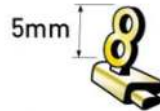

#PC-260 Square Pricing Sets

#PC-260BW - black/white
#PC-260WB - white/black
(3mm High x 260pcs per set:
$41.00)

#PCS-190 3D Pricing Sets

#PCS-190BW - black/white
#PCS-190WB - white/black
(5mm High x 190pcs per set:
$41.00)